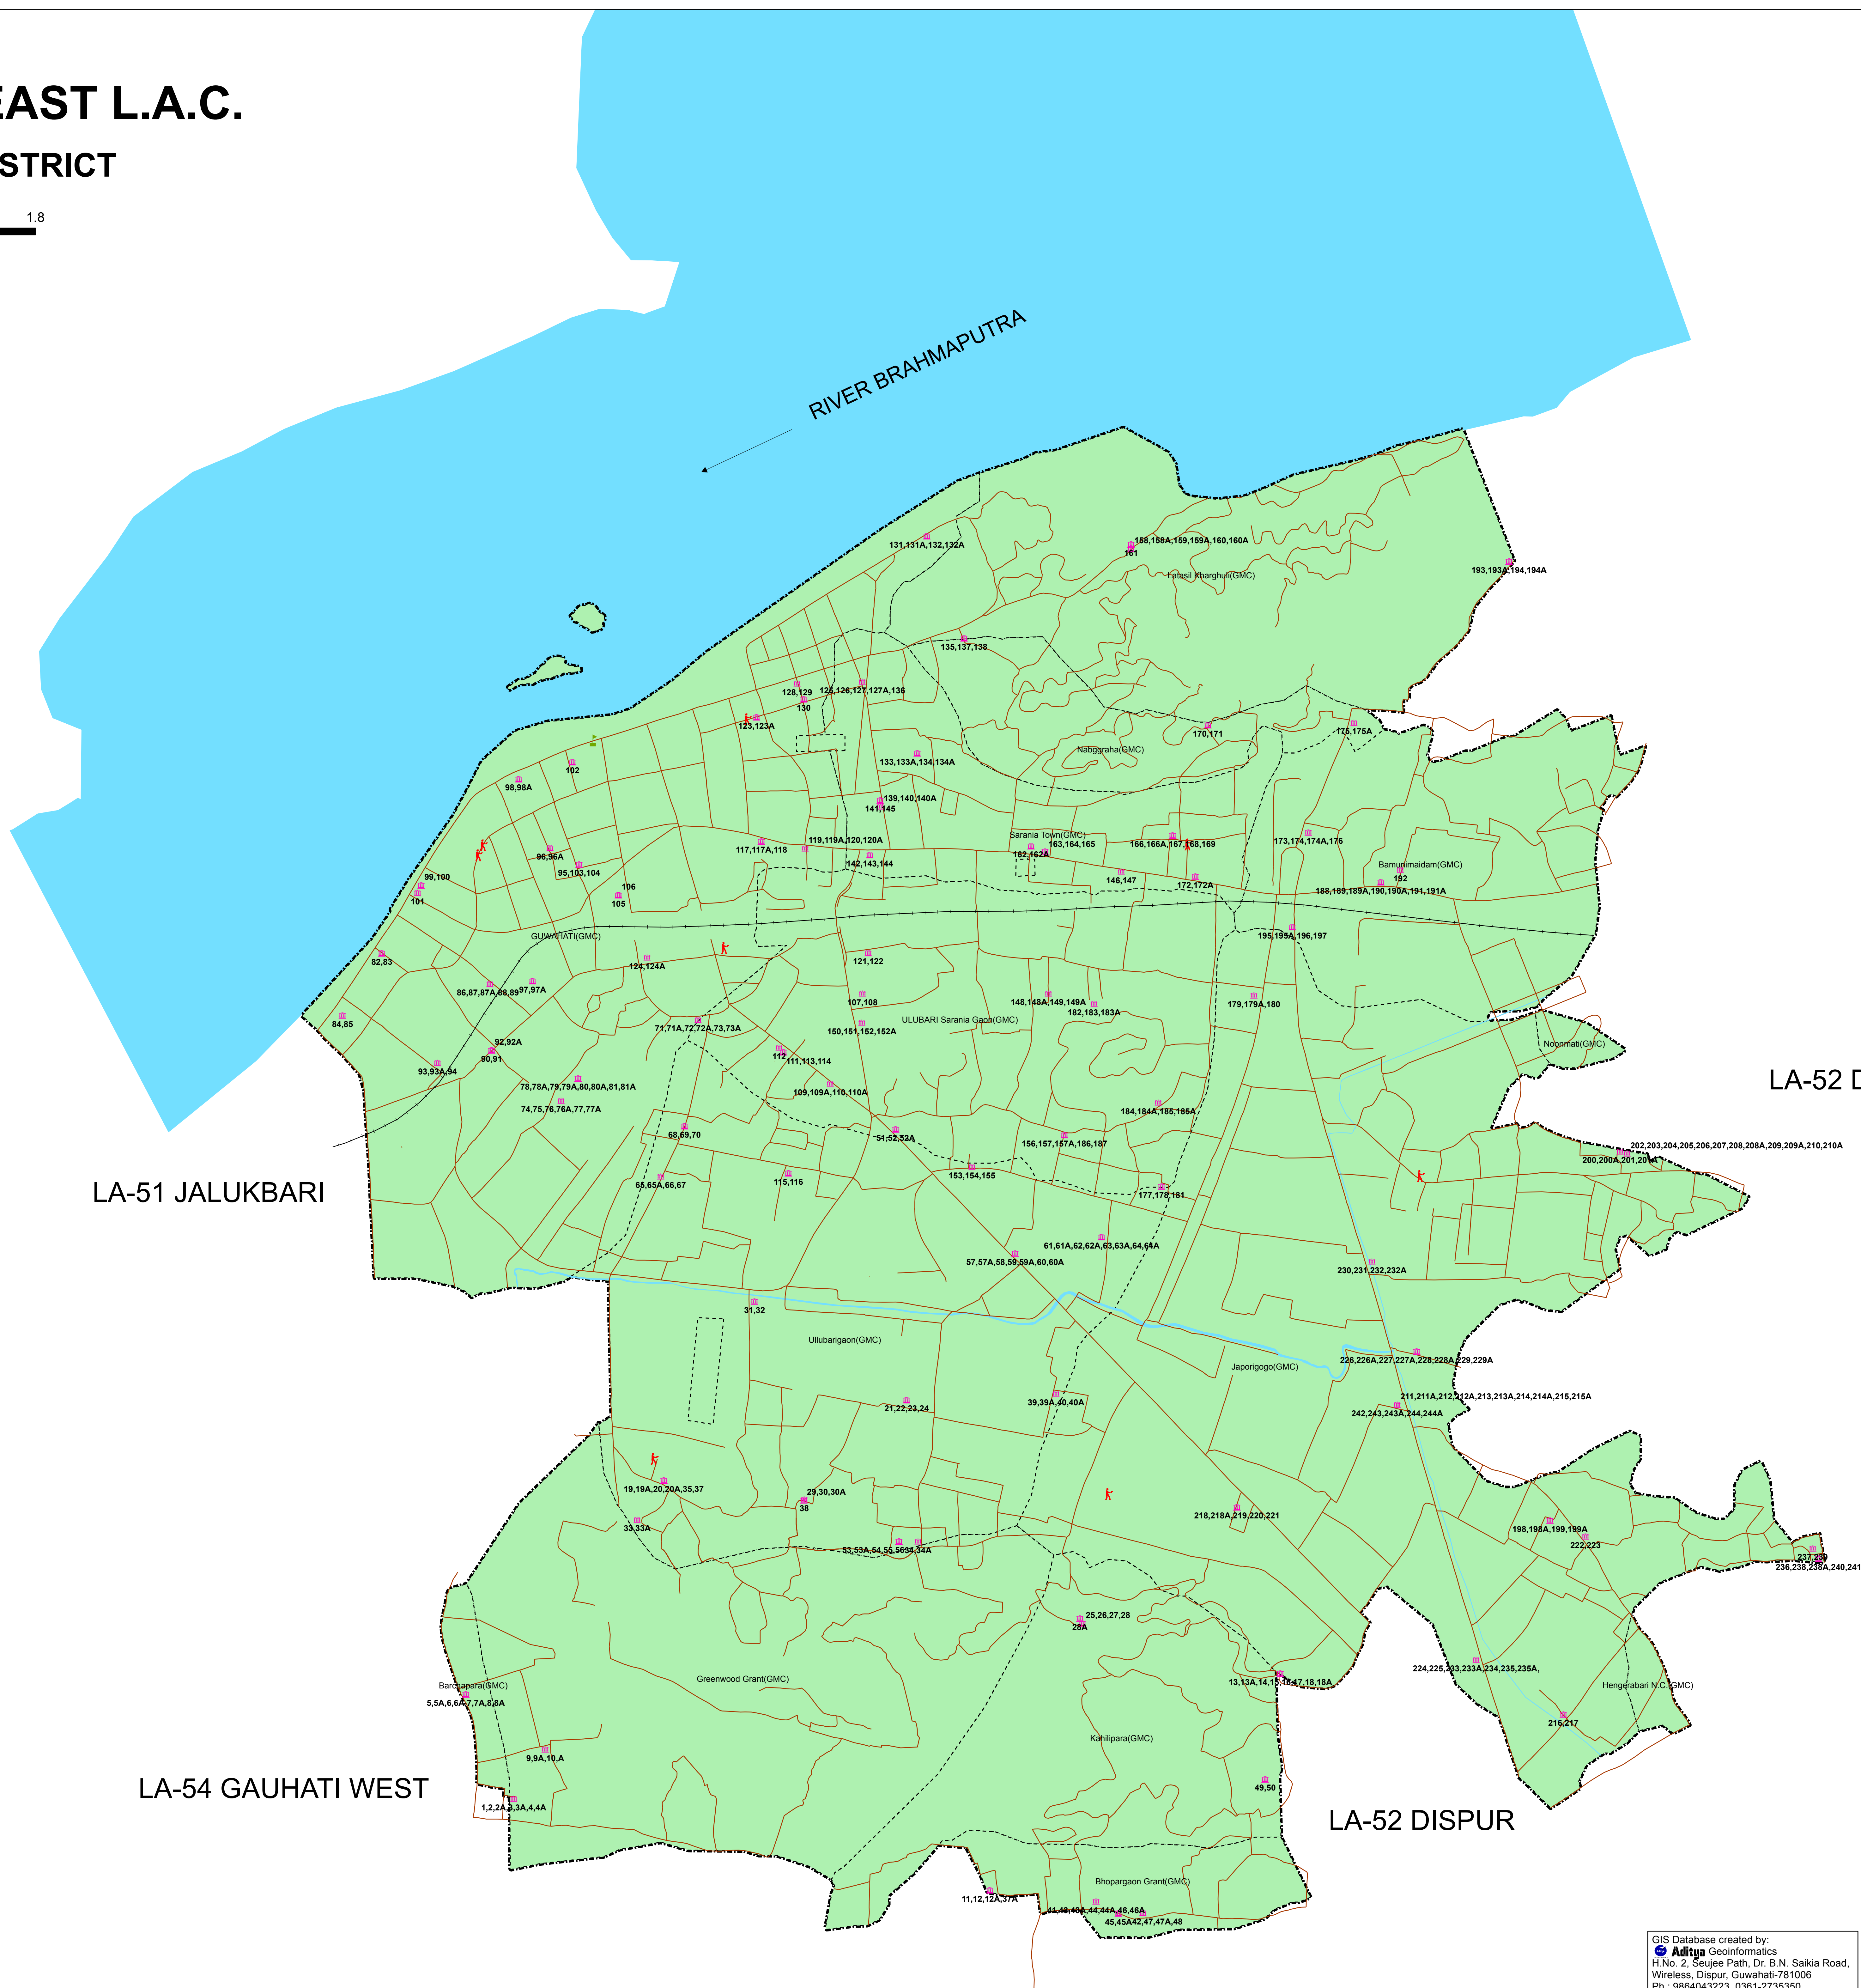

MAP OF NO. 53 GAUHATI EAST L.A.C.

KAMRUP METROPOLITAN DISTRICT

POLLING STATION NAME	POLLING STATION NUMBER
AGARWALA BIBAH BHAWAN	82,83
AIDC OFFICE	230,231,232,232A
ASSAM ENGINEERING INSTITUTE	173,174,174A,176
ASSAM RAILWAY H.S. SCHOOL	106
ASSAM TEXTILE INSTITUTE	119,119A,120,120A
Aurobindo Vidya Mandir High School	31,32
B. BARDOLAI COLLEGE	150,151,152,152A
BAIDIK L.P. SCHOOL	170,171
BANI KANTA B.T. COLLEGE	61,61A,62,62A,63,63A,64,64A
Bengali Baluk High School	105
BENGALI H.S. SCHOOL	124,124A
Bhaskar Vidyaarthi H.S. School	200,200A,201,201A
BINOVA NAGAR L.P. SCHOOL	5,5A,6,6A,7,7A,8,8A
BIRUBARI RUPNAGAR M.E. SCHOOL	29,30,30A
Birubari Rupnagar Vidyalay	38
CHENIKULI L.P. SCHOOL	139,140,140A
COTTON COLLEGIATE H.S. SCHOOL	102
DAKHIN GUWAHATI HIGH SCHOOL	1,2,2A,3,3A,4,4A
DAKHIN SARANIA L.P. SCHOOL	156,157,157A,186,187
Deaf and Dumb School	42,47,47A,48
DESHBHAKTA TARUN RAM PHUKAN INDOOR STADIUM	107,108
Director of Animal & Husbandry Veterinary	133,133A,134,134A
DIRECTOR OF SOIL CONSERVATION, GUWAHATI	211,211A,212,212A,213,213A,214,214A,215,215A
DISPUR ADARSHA L.P. SCHOOL	218,218A,219,220,221
Dispur Govt Jr. Basic School	216,217
Dispur Udayachal High School	13,13A,14,15,16,17,18,18A
GANDHI BASTI GIRLS' HIGH SCHOOL	148,148A,149,149A
GANDHI NAGAR M.E. SCHOOL	182,183,183A
GEETANAGAR HIGH SCHOOL	202,203,204,205,206,207,208,208A,209,209A,210,210A
GOPINATH NAGAR BIRUBARI L.P. SCHOOL	19,19A,20,20A,35,37
Gopinath Vidyalay	162,162A
GOVERNMENT PRESS	189
GST Bhawan	93,93A,94
GURKHA L.P. SCHOOL	71,71A,72,72A,73,73A
HOUSING & URBAN DEVELOPMENT CORPORATION LTD.	224,225,233,233A,234,235,235A
Icon Academy	179,179A,180
INDRAPUR L.P. SCHOOL	25,26,27,28
Indrapur M.E. School	28A
ITA, Machkhowa	84,85
JAPORIGOG HIGH SCHOOL	198,198A,199,199A
Japorigog L.P. School	222,223
KAHLIPARA HIGH SCHOOL	9,9A,10,A
KAMRUP ACADEMY H.S. SCHOOL	141,145
KHADI BOARD ASSAM	172,172A
KHANGULI SISHU L.P. SCHOOL	135,137,138
KRISHNA NAGAR L.P. SCHOOL	236,238,238A,240,241
Krishna Nagar Vidyaarthi High School	237,239
L.O.G. HINDI SCHOOL	86,87,87A,88,89
LACHIT NAGAR L.P. SCHOOL	153,154,155
LALSING ACADEMY HIGH SCHOOL	158,158A,159,159A,160,160A
Lalsing Academy L.P. School	161
LATASIL L.P. SCHOOL	123,123A
LIC OF INDIA, FANCY BAZAR	101
Maharaja Vidya Mandir HS School	163,164,165
MAHAVIR BHAVAN	92,92A
MANIK CHANDRA M.E. SCHOOL	130
MANIPURI BASTI L.P. SCHOOL	111,113,114
Manipuribasti High School	112
NARAKASUR HIGH SCHOOL	11,12,12A,37A
NARAKASUR L.P. SCHOOL	41,43,43A,44,44A,46,46A
NEHRU STADIUM COMPLEX	121,122
Nichols High School	74,75,76,76A,77,77A
NIJARAPAR L.P. SCHOOL	166,166A,167,168,169
O/O DIRECTOR OF FORENSIC SCIENCE, KAHLIPARA	45,45A
O/O DIRECTOR, EMP. & CRA. TRAL. CENTRE	65,65A,66,67
O/O EE PHE, BAMANMAIDAM	188,189,189A,190,190A,191,191A
O/O THE CHIEF ENGINEER, PWD	146,147
O/O The Director of Soil Conservation	242,243,243A,244,244A
O/O THE EXE. ENGR. PWD (CITY-III) GHY	195,195A,196,197
O/O THE IWTC	51,52,52A
O/O THE PWD, FANCY BAZAR	99,100
PANBAZAR ADARSH L.P. SCHOOL	98,98A
Panbazar Bengali L.P. School	96,96A
PANBAZAR GIRLS' HIGH SCHOOL	95,103,104
PANVELU ENGLISH SCHOOL	115,116
PEOLI PHUKAN NAGAR L.P. SCHOOL	193,193A,194,194A
PUB SARANIA L.P. SCHOOL	184,184A,185,185A
RABINDRA BHAWAN	117,117A,118
Rajgarh Girls High School	177,178,181
Regional Brother Production and Demonstration Office	33,33A
RIBABARI ARYA PATHSALA	68,69,70
RUPNAGAR JUNIOR BASIC SCHOOL	34,34A
RUPNAGAR VIDYARTH HIGH SCHOOL	21,22,23,24
RUPNAGAR VIDYARTH M.E. SCHOOL	53,53A,54,55,55A
SANGHAMITRA L.P. SCHOOL	97,97A
SANKARDEV BIDYA NIKETAN	226,226A,227,227A,228,228A,229,229A
SARKARI NAGARIA L.P. SCHOOL	78,78A,79,79A,80,80A,81,81A
Shantapriya L.P. School	175,175A
Shree Jain Swetamber Terapanthi Sabha	90,91
SRIMANTAPUR L.P. SCHOOL	39,39A,40,40A
T.C. GIRLS' H.S. SCHOOL	142,143,144
Tiwa Nagar High School	49,50
ULUBARI HIGH SCHOOL	57,57A,58,59,59A,60,60A
ULUBARI MUKTAB	109,109A,110,110A
UZAN BAZAR FERRY GHAT L.P. SCHOOL	131,131A,132,132A
UZAN BAZAR GIRLS' M.E. SCHOOL	128,129
UZAN BAZAR SISHU VIDYALAYA	125,126,127,127A,136